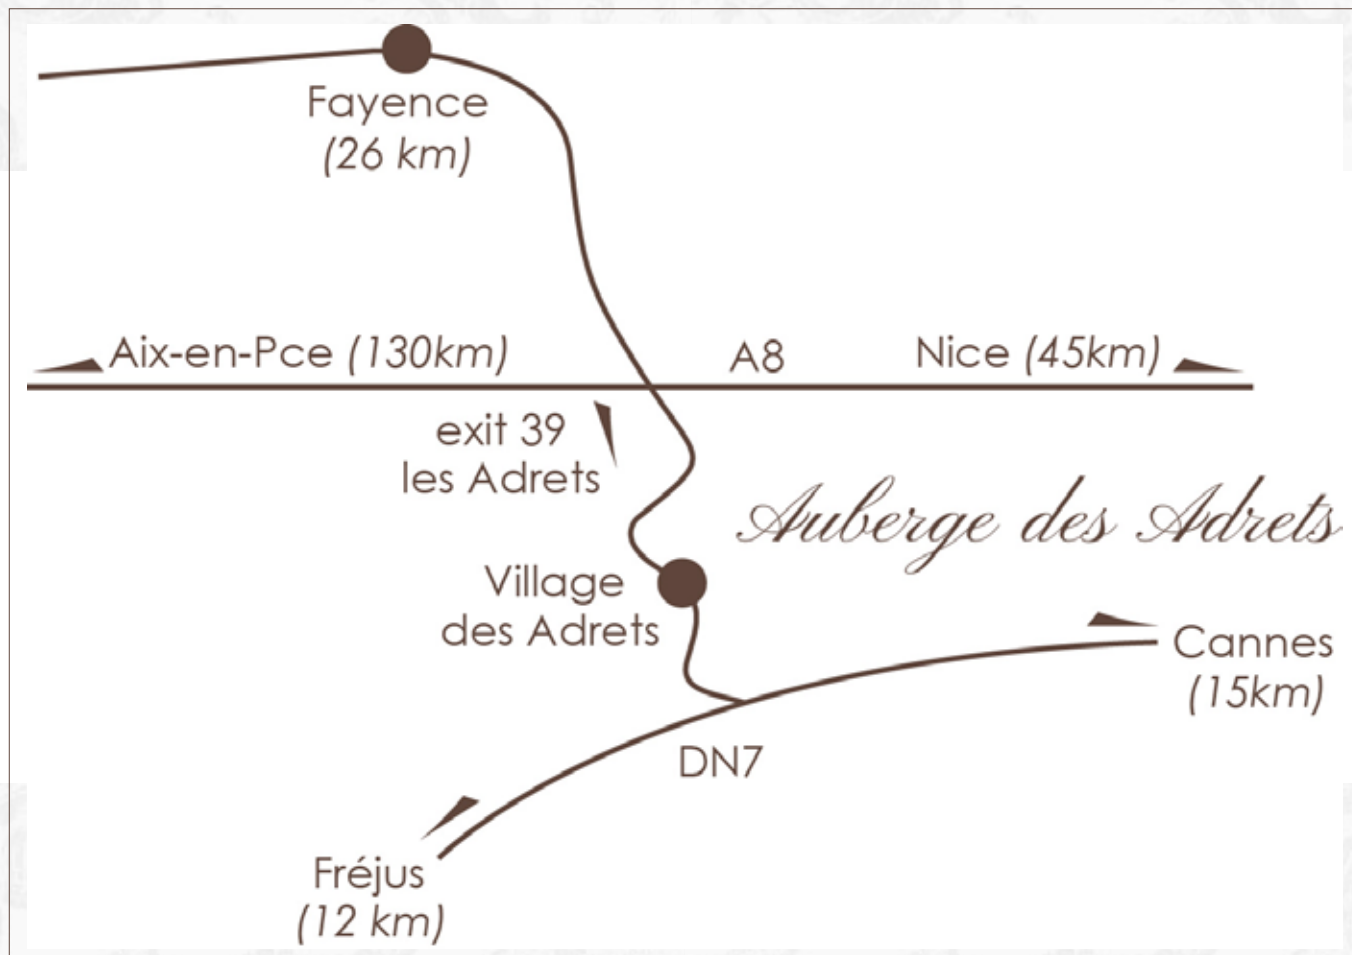

La Bastide de l'Auberge des Adrets

Access

By Plane

- Nice Airport at 40 Km
- Cannes Airport at 10 Km

By helicopter

- Heli station
- (GPS: N43°30'50.1" – E006°49'36.9")

By train

- Cannes station at 15 Km
- Fréjus-Saint Raphael station at 15 Km

By road

- A8 highway, Les Adrets exit at 4 Km
- DN7 road from Mandelieu at 12 Km

Patrick & Cosima SIALINO de MEGVINET
Lieu-dit Auberge des Adrets
DN7 – 83600 FREJUS
Tel.: +(33) 04 94 82 11 82
Cell: +(33) 06 33 61 21 36
Email: info@auberge-adrets.com
Website: www.auberge-adrets.com